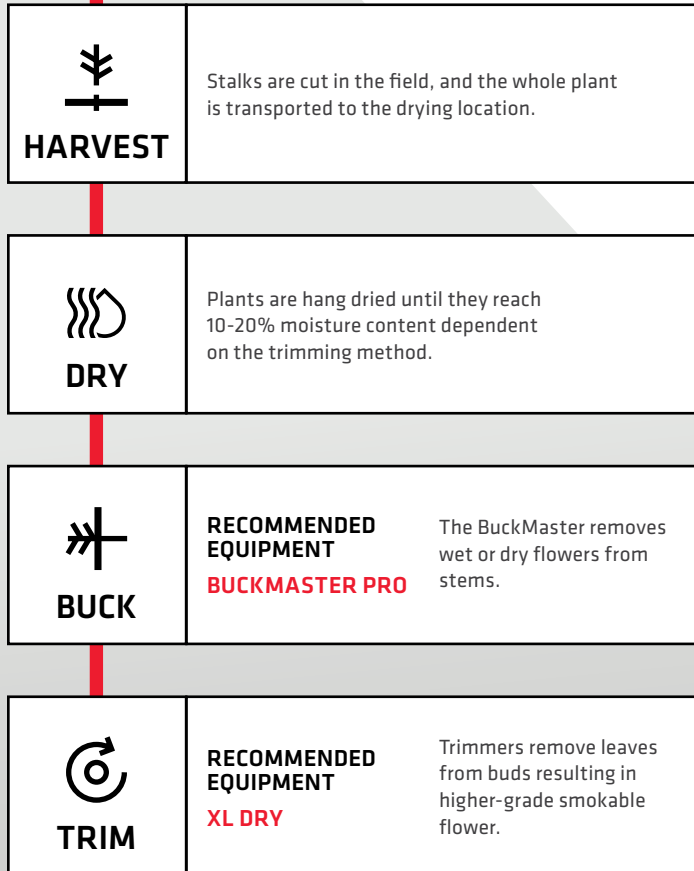

PROCESS GUIDE

WHAT'S YOUR END PRODUCT?

FLOWER

BIOMASS

ADDITIONAL PROCESSES

KIEF

ROSIN

WASTE

INPUT	TRIM WASTE (LEAVES)	FLOWER / KIEF	GREEN WASTE
EQUIPMENT	DRY TRIMMER + KIEF KIT	ROSIN PRESS	SHREDMASTER
OUTPUT	KIEF	ROSIN	UNRECOGNIZABLE MATERIAL