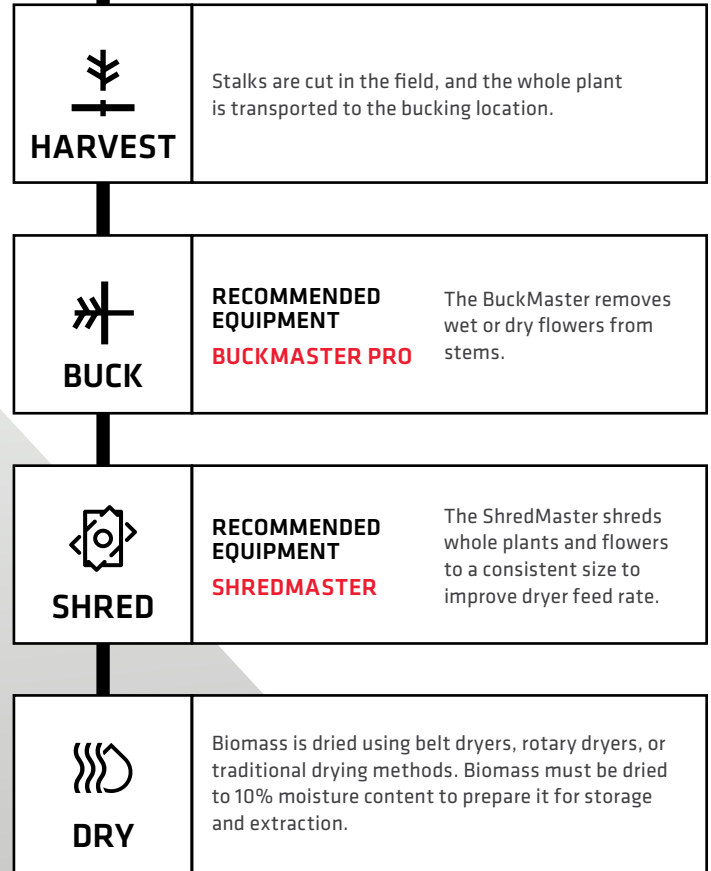

PROCESS GUIDE

WHAT'S YOUR END PRODUCT?

FLOWER

BIOMASS

ADDITIONAL PROCESSES

KIEF

ROSIN

WASTE

INPUT	TRIM WASTE (LEAVES)	FLOWER / KIEF	GREEN WASTE
EQUIPMENT	DRY TRIMMER + KIEF KIT	ROSIN PRESS	SHREDMASTER
OUTPUT	KIEF	ROSIN	UNRECOGNIZABLE MATERIAL